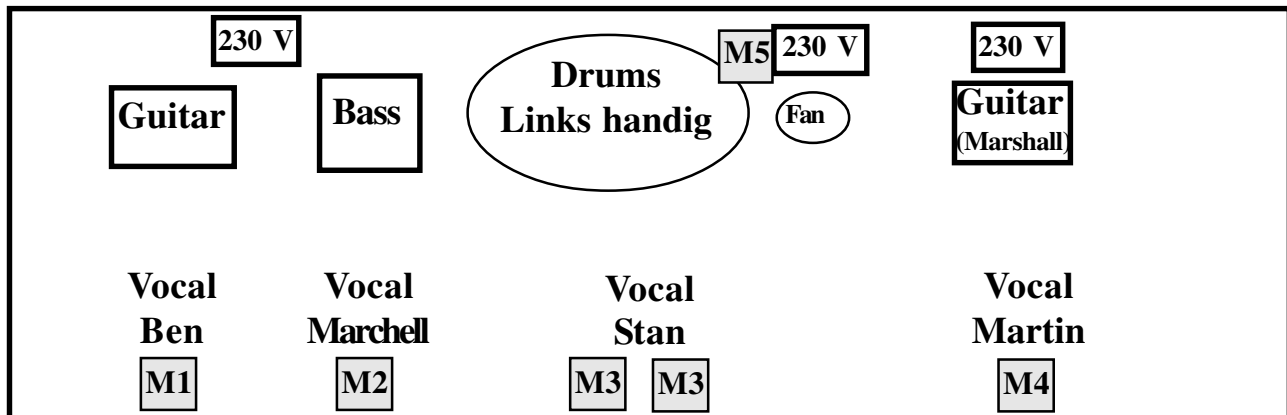

## ***Podium:***

Zie stageplan voor kanalen.

**Let op:** Onze drummer is linkshandig.

## Stageplan V6-2023

Stage

(24 channels)

Console

NR	Instrument	Mic	NR	Instrument	Mic
1	Kick		13	Guitar L (Ben)	
2	Snare top		14	Guitar R (Martin)	
3	Snare bottom		15	Vocal L - Ben	
4	Hi-Hat L		16	Vocal Bass - Marchell	
5	Hi-Hat R		17	Vocal Lead - Stan	Own wireless mic 226 mhz
6	Rack Tom L		18	Vocal R - Martin	
7	Rack Tom R		19	Vocal Drums - Jaimy	
8	Floortom		20		
9	Floortom		21		
10	Overhead L		22		
11	Overhead R		23		
12	Bass (Marchell)		24		