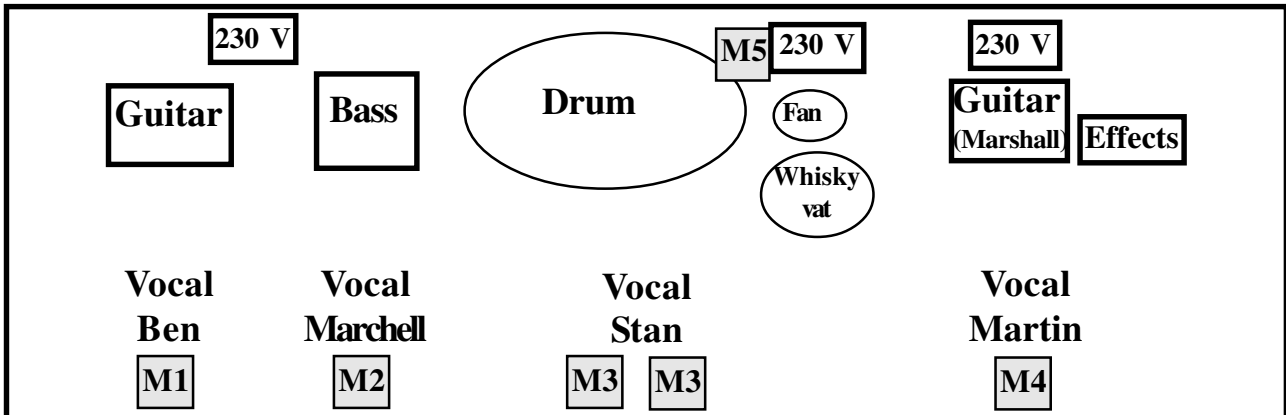

Stageplan

Group/Artist: Highway Chile

Stage

Console

NR	Instrument	Mic	NR	Instrument	Mic
1	Kick		13	Bass (Marchell)	
2	Snare top		14	Guitar L (Ben)	
3	Snare bottom		15	Guitar R (Martin)	
4	Hi-Hat - L		16	Vocal L - Ben	
5	Hi-Hat - R		17	Vocal Bass - Marchell	
6	Rack Tom L		18	Vocal Lead - Stan	Own wireless mic 226 mhz
7	Rack Tom R		19	Vocal R - Martin	
8	Floortom		20		
9	Floortom		21		
10	Floortom		22		
11	Overhead L		23		
12	Overhead R		24		

Monitoring

NR	Instrument
1	Ben: All vocals and instruments a bit, NO drums. Own vocal and guitar a bit louder.
2	Marchell: All vocals but Vocal Marchell a bit louder.
3	Stan: Lead vocal
4	Martin: Vocal Martin, Lead vocal, a little bit of guitar Ben
5	Ernst: all drums (except overhead) and a mix of guitars and bass