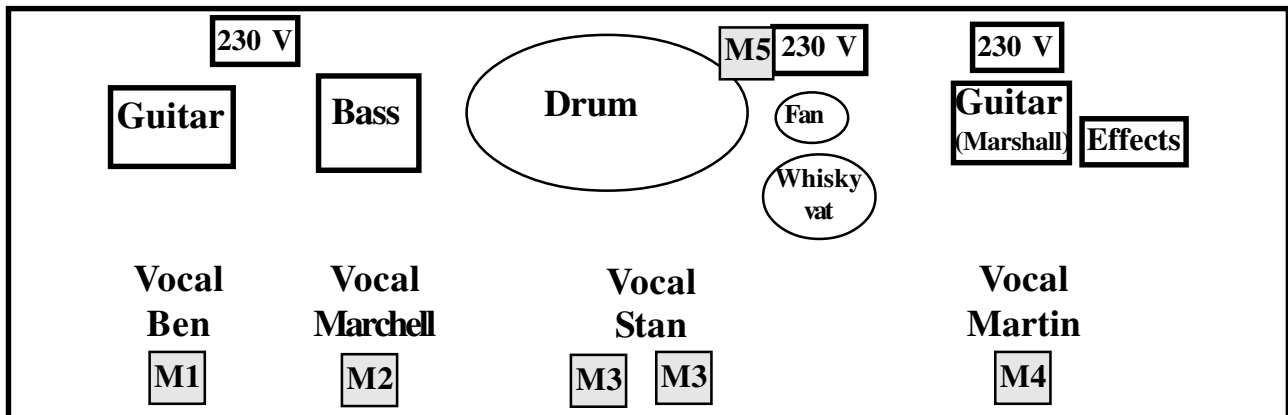

Stageplan

Group/Artist: Highway Chile (16 channels)

Stage

Console

NR	Instrument	Mic	NR	Instrument	Mic
1	Kick		13	Vocal Bass - Marchell	
2	Snare		14	Vocal Lead - Stan	Own wireless mic 226 mhz
3	Hi-Hat		15	Vocal R - Martin	
4	Rack Toms		16		
5	Floortom		17		
6	Floortom		18		
7	Floortom / Hi-hat		19		
8	Overhead		20		
9	Bass (Marchell)		21		
10	Guitar L (Ben)		22		
11	Guitar R (Martin)		23		
12	Vocal L - Ben		24		

Monitoring

NR	Instrument
1	Ben: All vocals and instruments a bit, NO drums. Own vocal and guitar a bit louder.
2	Marchell: All vocals but Vocal Marchell a bit louder.
3	Stan: Lead vocal
4	Martin: Vocal Martin, Lead vocal, a little bit of guitar Ben
5	Ernst: all drums (except overhead) and a mix of guitars and bass