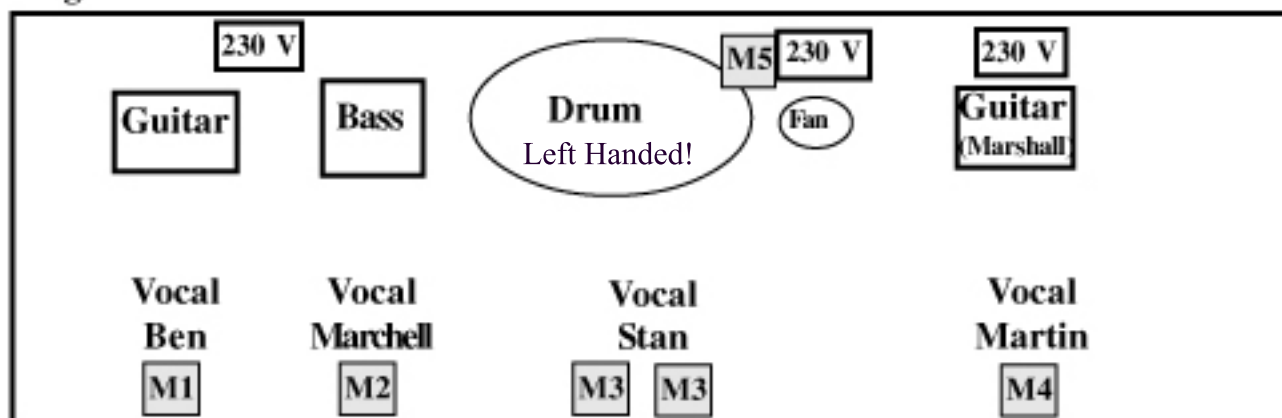

Stageplan

Group/Artist: Highway Chile

Stage

Console

NR	Instrument	Mic	NR	Instrument	Mic
1	Kick		13	Bass (Marchell)	
2	Snare top		14	Guitar L (Ben)	
3	Snare bottom		15	Guitar R (Martin)	
4	Hi-Hat - L		16	Vocal L - Ben	
5	Hi-Hat - R		17	Vocal Bass - Marchell	
6	Rack Tom L		18	Vocal Lead - Stan	Own wireless mic 226 mhz
7	Rack Tom R		19	Vocal R - Martin	
8	Floortom		20		
9	Floortom		21		
10	Floortom		22		
11	Overhead L		23		
12	Overhead R		24		

Monitoring

NR	Instrument
1	Ben: All vocals and instruments a bit, NO drums. Own vocal and guitar a bit louder.
2	Marchell: All vocals but Vocal Marchell a bit louder.
3	Stan: Lead vocal
4	Martin: Vocal Martin, Lead vocal, a little bit of guitar Ben
5	Jaimy: all drums (except overhead) and a mix of guitars and bass