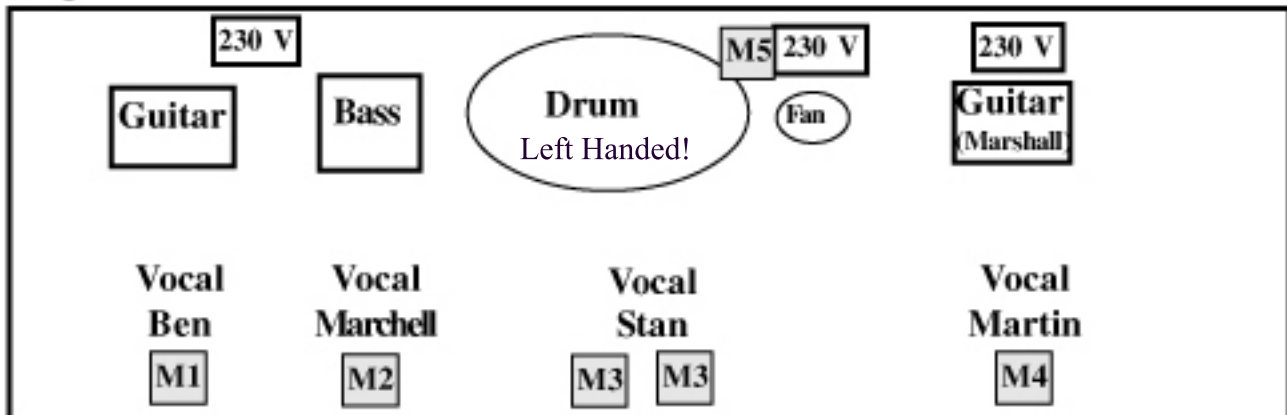

Stageplan

Group/Artist: Highway Chile (16 channels)

Stage

Console

NR	Instrument	Mic	NR	Instrument	Mic
1	Kick		13	Vocal Bass - Marchell	
2	Snare		14	Vocal Lead - Stan	Own wireless mic 226 mhz
3	Hi-Hat		15	Vocal R - Martin	
4	Rack Toms		16		
5	Floortom		17		
6	Floortom		18		
7	Floortom / Hi-hat		19		
8	Overhead		20		
9	Bass (Marchell)		21		
10	Guitar L (Ben)		22		
11	Guitar R (Martin)		23		
12	Vocal L - Ben		24		

Monitoring

NR	Instrument
1	Ben: All vocals and instruments a bit, NO drums. Own vocal and guitar a bit louder.
2	Marchell: All vocals but Vocal Marchell a bit louder.
3	Stan: Lead vocal
4	Martin: Vocal Martin, Lead vocal, a little bit of guitar Ben
5	Jaimy: all drums (except overhead) and a mix of guitars and bass